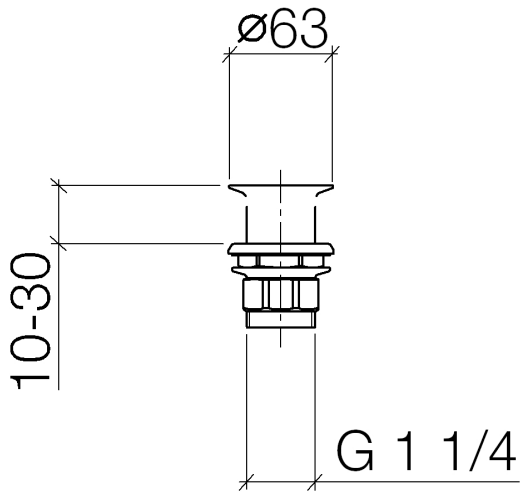

Grated waste 1 1/4" - Brushed Champagne (22kt Gold)

IMO

10 110 970

Only suitable for sinks without an overflow.

Only suitable for sinks without an overflow.

Fits: IMO, LULU, MADISON, MEM, TARA,
CL.1, LISSÉ, VAIA, META, CYO

	Brushed Champagne (22kt Gold)	10 110 970-46
	Chrome	10 110 970-00
	Brushed Platinum	10 110 970-06
	Platinum	10 110 970-08
	Durabrand (23kt Gold)	10 110 970-09
	Dark Chrome	10 110 970-19
	Light Gold	10 110 970-26
	Brushed Light Gold	10 110 970-27
	Brushed Durabrand (23kt Gold)	10 110 970-28
	Matte Black	10 110 970-33
	Brushed Bronze	10 110 970-42
	Champagne (22kt Gold)	10 110 970-47
	Brushed Chrome	10 110 970-93
	Brushed Dark Platinum	10 110 970-99

Required miscellaneous

Washer NBR 70 39,0 x 29,0 x 2,0 mm - 09 14 05 016 90

10 110 970

10 110 970

Spare parts list

No.	Item Number	Name	Quantity used	Delivery time
1	09 11 01 025-46	cup	1	30
2	09 14 05 039 90	seal	1	2
3	09 14 03 025 90	seal	1	2
4	09 23 10 017 90	nut	1	2
5	09 23 10 020-46	nut	1	30