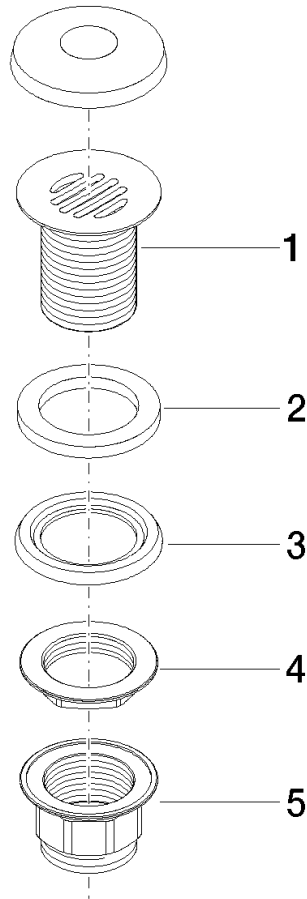

Grated waste 1 1/4" - Brushed Champagne (22kt Gold)

IMO

10 110 970

Only suitable for sinks without an overflow.

Only suitable for sinks without an overflow.

Fits: IMO, LULU, MADISON, MEM, TARA,
CL.1, LISSÉ, VAIA, META, CYO

	Brushed Champagne (22kt Gold)	10 110 970-46
	Chrome	10 110 970-00
	Brushed Platinum	10 110 970-06
	Platinum	10 110 970-08
	Durabrand (23kt Gold)	10 110 970-09
	Dark Chrome	10 110 970-19
	Light Gold	10 110 970-26
	Brushed Light Gold	10 110 970-27
	Brushed Durabrand (23kt Gold)	10 110 970-28
	Matte Black	10 110 970-33
	Brushed Bronze	10 110 970-42
	Champagne (22kt Gold)	10 110 970-47
	Brushed Chrome	10 110 970-93
	Brushed Dark Platinum	10 110 970-99

Required miscellaneous

Washer NBR 70 39,0 x 29,0 x 2,0 mm - 09 14 05 016 90

10 110 970

10 110 970

Spare parts list

No.	Item Number	Name	Quantity used	Delivery time
1	09 11 01 025-46	cup	1	30
2	09 14 05 039 90	seal	1	2
3	09 14 03 025 90	seal	1	2
4	09 23 10 017 90	nut	1	2
5	09 23 10 020-46	nut	1	30